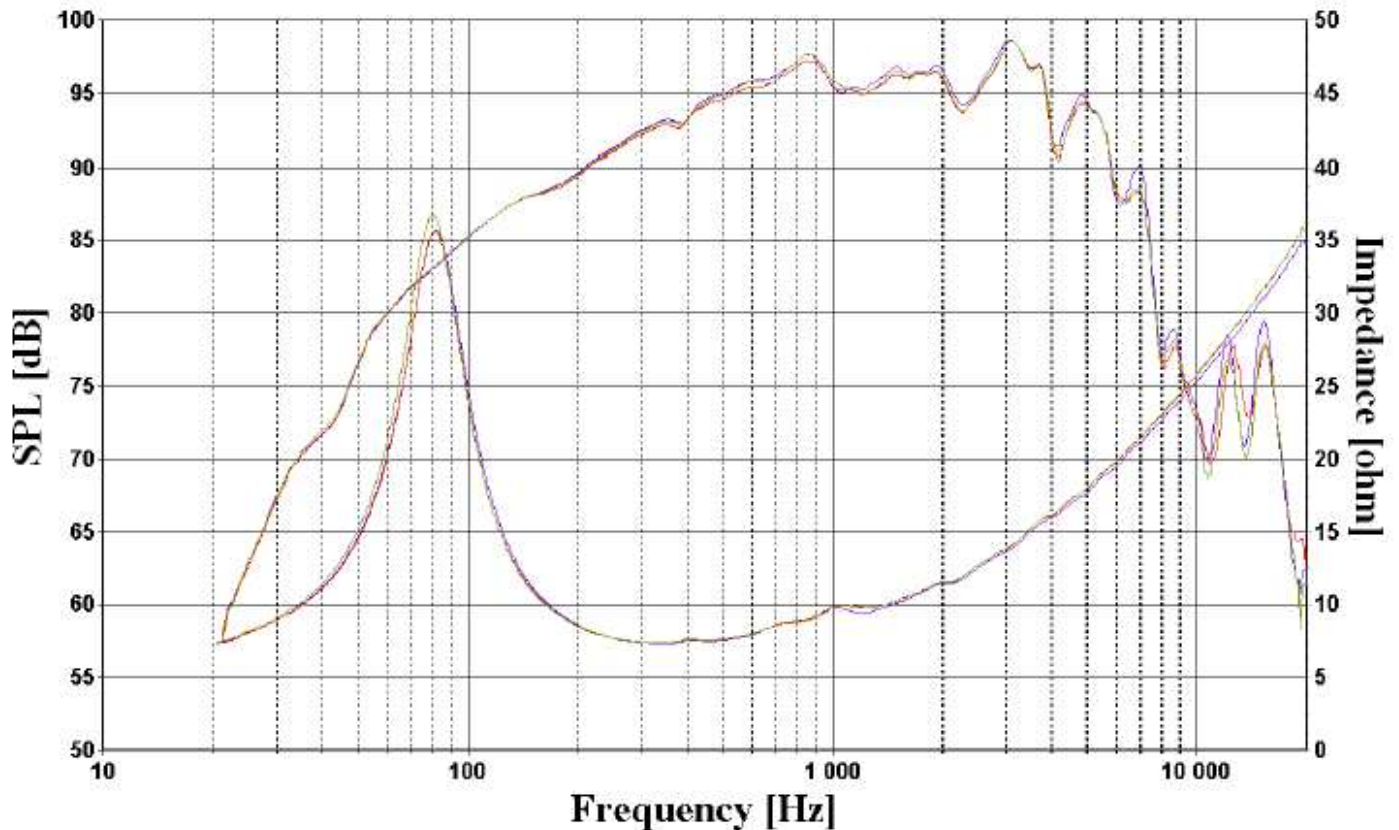

Nowość !!!

Woofer Jantzen Audio Denmark

JA 8008

8'' 8 Ohm 95 dB

Zaprojektowany przez Troelsa Gravesena

Measurements

The samples are measured in a 20 l closed cabinet with outside dimensions 260 mm x 439 mm x 242 mm (W H D) with wall thickness 15 mm. The cabinet is loosely filled with damping material. The samples are measured at 1 m/2.83 V on axis in our anechoic chamber using the TRF-module from Klippel GmbH¹. The microphone is a B&K 4133.

Figure 1: Upper curves are sound pressure responses (left axis), lower curves are impedance responses for samples 061128-04 through -06.

The resonance frequency (f_0) and the impedance at resonance (Z_0), are measured using a 2 V_{RMS} sine signal.

Parameters

The measured sample has been run in at near maximum excursion in free air using a sine signal at f_0 for 2 min. The resonance frequency and impedance at resonance are measured using a $2 V_{RMS}$ sine signal.