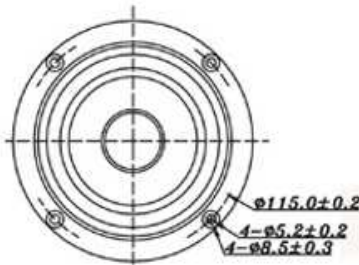

F SERIES**W4-657SH**

4" ALUM. CONE/FULL RANGE, WOOFER

- FULL RANGE DESIGN
- HOME HI-FI, HOME THEATER, MID BASS APPLICATION
- DIE CAST BASKET
- ALUM/MG CONE WITH RUBBER SURROUND
- MAGNETICALLY SHIELDED
- CCAW WITH KAPTION BOBBIN
- ALUM. PHASE PLUG

DIAPHRAGM MTL	Alum/Mg
SURROUND MTL	Rubber
NOMINAL IMPEDANCE	8 Ω
DCR IMPEDANCE	6 Ω
SENSITIVITY 1W/1m	88 dB
FREQUENCY RESPONSE	65-15K Hz
FREE AIR RESONANCE	65 Hz
VOICE COIL DIAMETER	25.4 mm
AIR GAP HEIGHT	6 mm
RATED POWER INPUT	20 W
MAXIMUM POWER INPUT	40 W
FORCE FACTOR, BL	5.77 TM
MAGNET WEIGHT (10.08 oz)	305 g
MOVING MASS	4.61 g
FERRO FLUID ENHANCED	No
SUSPENSION COMPL.	1297 μMN^{-1}
EFFEC.PISTON AREA	0.0057 M ²
Levc	0.111 mH
Zo	70 ohm
X-max	3.30 mm
Vas	5.98 Litr.
Qts	0.32
Qms	5.79
Qes	0.34