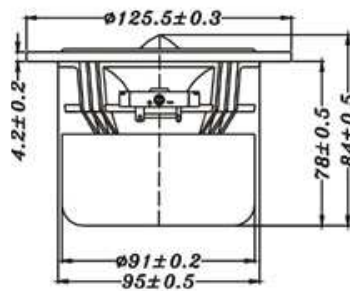

F SERIES**W4-657SH**

4" ALUM. CONE/FULL RANGE, WOOFER

- FULL RANGE DESIGN
- HOME HI-FI, HOME THEATER, MID BASS APPLICATION
- DIE CAST BASKET
- ALUM/MG CONE WITH RUBBER SURROUND
- MAGNETICALLY SHIELDED
- CCAW WITH KAPTION BOBBIN
- ALUM. PHASE PLUG

DIAPHRAGM MTL	Alum/Mg
SURROUND MTL	Rubber
NOMINAL IMPEDANCE	8 Ω
DCR IMPEDANCE	6 Ω
SENSITIVITY 1W/1m	88 dB
FREQUENCY RESPONSE	65-15K Hz
FREE AIR RESONANCE	65 Hz
VOICE COIL DIAMETER	25.4 mm
AIR GAP HEIGHT	6 mm
RATED POWER INPUT	20 W
MAXIMUM POWER INPUT	40 W
FORCE FACTOR, BL	5.77 TM
MAGNET WEIGHT (10.08 oz)	305 g
MOVING MASS	4.61 g
FERRO FLUID ENHANCED	No
SUSPENSION COMPL.	1297 μMN^{-1}
EFFEC.PISTON AREA	0.0057 M ²
Levc	0.111 mH
Zo	70 ohm
X-max	3.30 mm
Vas	5.98 Litr.
Qts	0.32
Qms	5.79
Qes	0.34